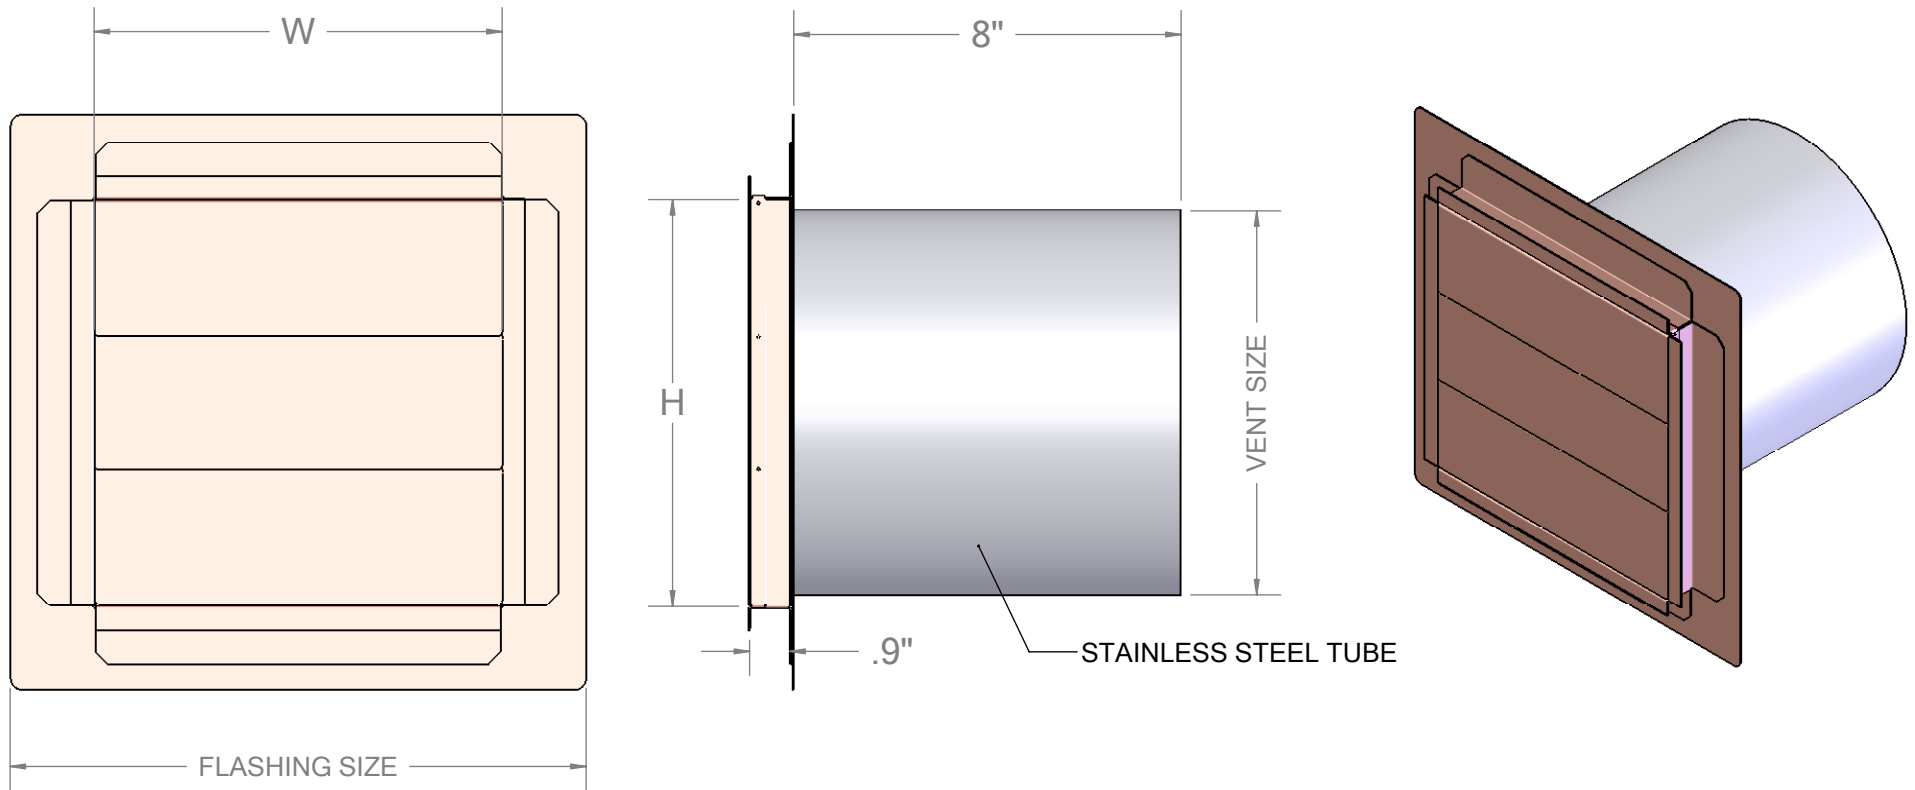

LOW PROFILE DRYER VENT

STUCCO MOUNT

MATERIAL	16 oz copper
----------	--------------

PART #	VENT SIZE	W x H	FLASHING SIZE
LPDV-4S	4"	4.5" x 4.5"	8" x 8"
LPDV-6S	6"	6.5" x 6.5"	10" x 10"
LPDV-8S	8"	8.5" x 8.5"	12" x 12"
LPDV-10S	10"	10.5" x 10.5"	14" x 14"
LPDV-12S	12"	12.5" x 12.5"	16" x 16"