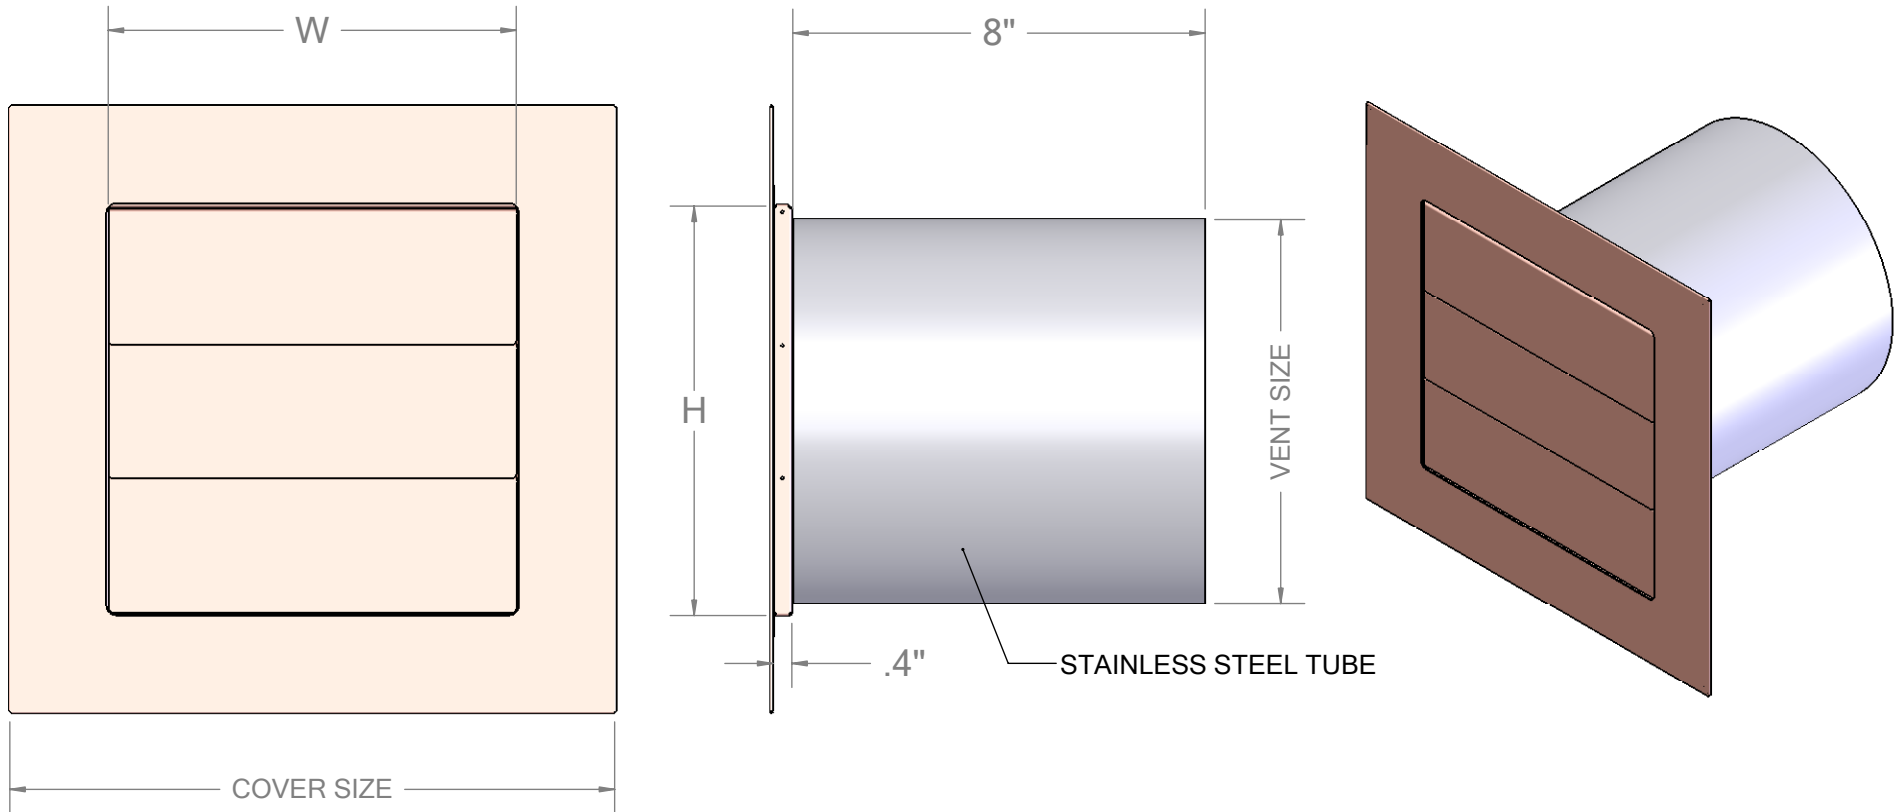

LOW PROFILE DRYER VENT

FLUSH MOUNT

MATERIAL	16 oz copper
----------	--------------

PART #	VENT SIZE	W x H	COVER SIZE
LPDV-4F	4"	4.5" x 4.5"	8.6" x 8.6"
LPDV-6F	6"	6.5" x 6.5"	10.6" x 10.6"
LPDV-8F	8"	8.5" x 8.5"	12.6" x 12.6"
LPDV-10F	10"	10.5" x 10.5"	14.6" x 14.6"
LPDV-12F	12"	12.5" x 12.5"	16.6" x 16.6"