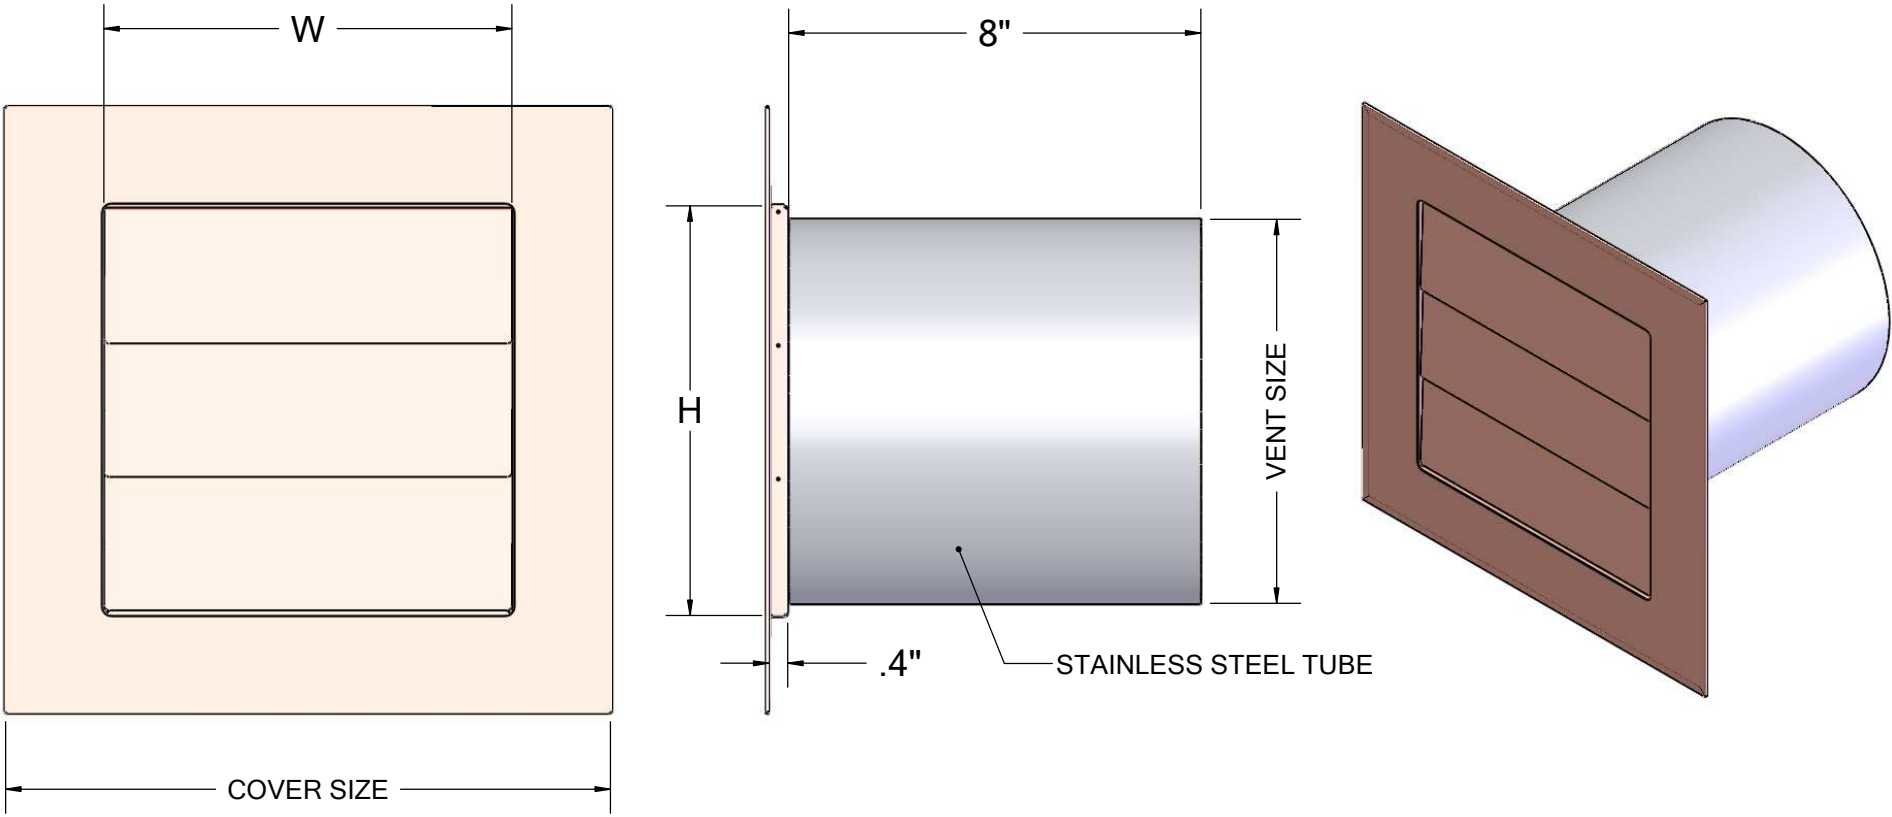

LOW PROFILE DRYER VENT FLUSH MOUNT

| | |
|-----------------|--------------|
| MATERIAL | 16 oz copper |
|-----------------|--------------|

| PART # | VENT SIZE | W x H | COVER SIZE |
|---------------|------------------|---------------|-------------------|
| WLPDV4F | 4" | 4.5" x 4.5" | 8.6" x 8.4" |
| WLPDV6F | 6" | 6.5" x 6.5" | 10.7" x 10.5" |
| WLPDV8F | 8" | 8.5" x 8.5" | 12.7" x 12.5" |
| WLPDV10F | 10" | 10.5" x 10.5" | 15.9" x 15.7" |
| WLPDV12F | 12" | 12.5" x 12.5" | 16.7" x 16.7" |