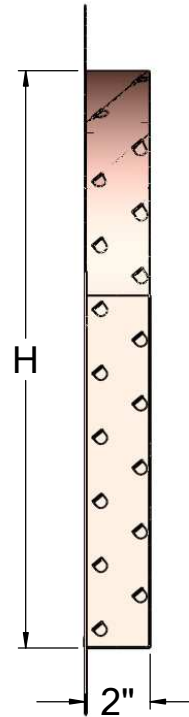

TOMBSTONE LOUVER VENT

FLUSH MOUNT

MATERIAL	16 oz copper or stainless steel
-----------------	---------------------------------

PART #	W x H	NET FREE AREA (APPROX.)
WLVT1218-F	12" x 18"	
WLVT1224-F	12" x 24"	
WLVT1418-F	14" x 18"	87.9 in ²
WLVT1836-F	18" x 36"	
WLVT2448-F	24" x 48"	