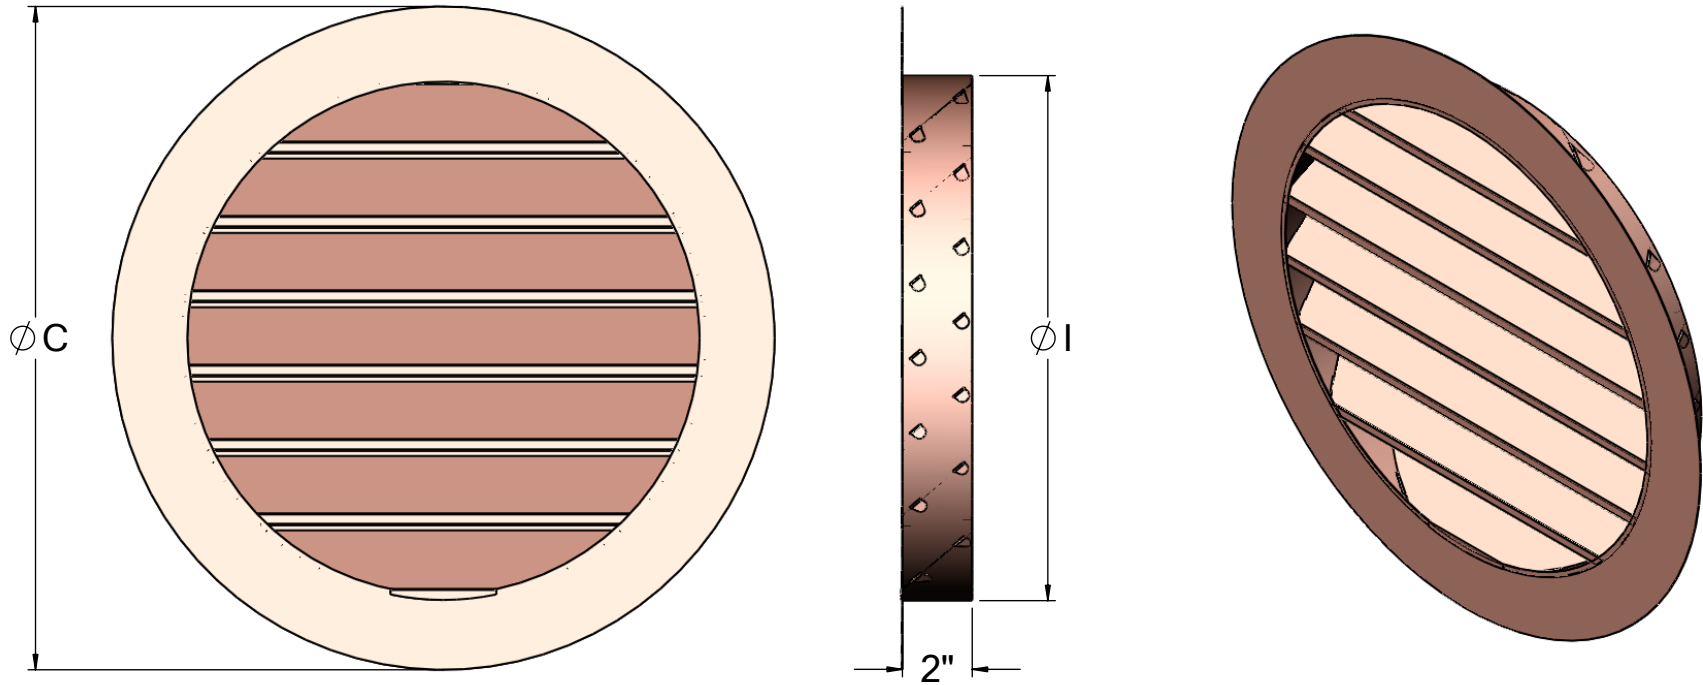

CIRCULAR LOUVER VENT

FLUSH MOUNT

MATERIAL	16 oz copper or stainless steel
----------	---------------------------------

THUNDERBIRD PRODUCTS
 1148 North Marshall Ave.
 El Cajon, CA 92020
 Tel: (800) 658-2473
 Fax: (619) 448-9072

PART #	Ø I	Ø C	# OF LOUVERS	NET FREE AREA (APPROX.)
RLV-12F	12"	16"	6	28 in ²
RLV-18F	18"	22"	9	66 in ²
RLV-24F	24"	28"	12	122 in ²