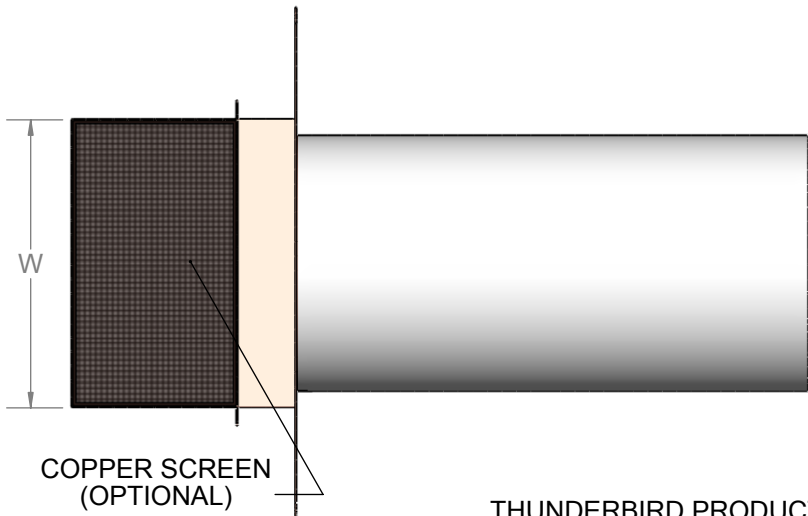

DRYER VENT

STUCCO MOUNT

J-MOLD FOR STUCCO APPLICATION

ALSO AVAILABLE:
FLUSH MOUNT FOR
BRICK APPLICATION

MATERIAL 16 oz copper

PART #	VENT SIZE	W x H x D	FREE AREA	FLASHING SIZE
WDV4-J	4"	4.5" x 4.8" x 2.6"	12 in ²	8" x 8"
WDV6-J	6"	6.7" x 6.7" x 3.7"	25 in ²	13" x 13"
WDV8-J	8"	8" x 8.2" x 5.2"	42 in ²	14" x 14"
WDV10-J	10"	11" x 11" x 5.5"	60 in ²	15" x 15"
WDV12-J	12"	13" x 13" x 6.5"	84 in ²	18" x 18"