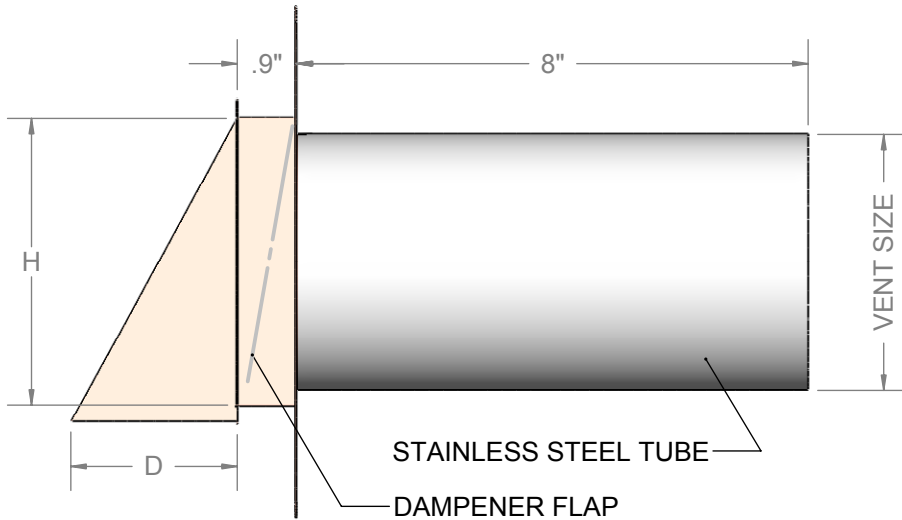

DRYER VENT

STUCCO MOUNT

J-MOLD FOR STUCCO APPLICATION

ALSO AVAILABLE:
FLUSH MOUNT FOR
BRICK APPLICATION

MATERIAL 16 oz copper

PART #	VENT SIZE	W x H x D	FREE AREA	FLASHING SIZE
WDV4-J	4"	4.5" x 4.8" x 2.6"	12 in ²	8" x 8"
WDV6-J	6"	6.7" x 6.7" x 3.7"	25 in ²	13" x 13"
WDV8-J	8"	8" x 8.2" x 5.2"	42 in ²	14" x 14"
WDV10-J	10"	11" x 11" x 5.5"	60 in ²	15" x 15"
WDV12-J	12"	13" x 13" x 6.5"	84 in ²	18" x 18"