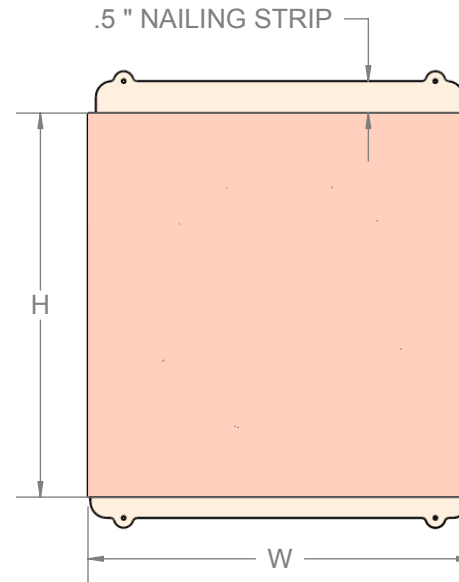

DRYER VENT

FLUSH MOUNT

FLUSH MOUNT FOR BRICK APPLICATION

ALSO AVAILABLE:
J-MOLD FOR STUCCO APPLICATION

MATERIAL	16 oz copper
----------	--------------

PART #	VENT SIZE	W x H x D	FREE AREA
WDV4-F	4"	6" x 6" x 4"	24 in ²
WDV6-F	6"	9.2" x 9.2" x 6.2"	57 in ²
WDV8-F	8"	10.2" x 10.2" x 7"	71 in ²
WDV10-F	10"	11.5" x 11.5" x 7.7"	88 in ²
WDV12-F	12"	14" x 14" x 9.2"	128 in ²