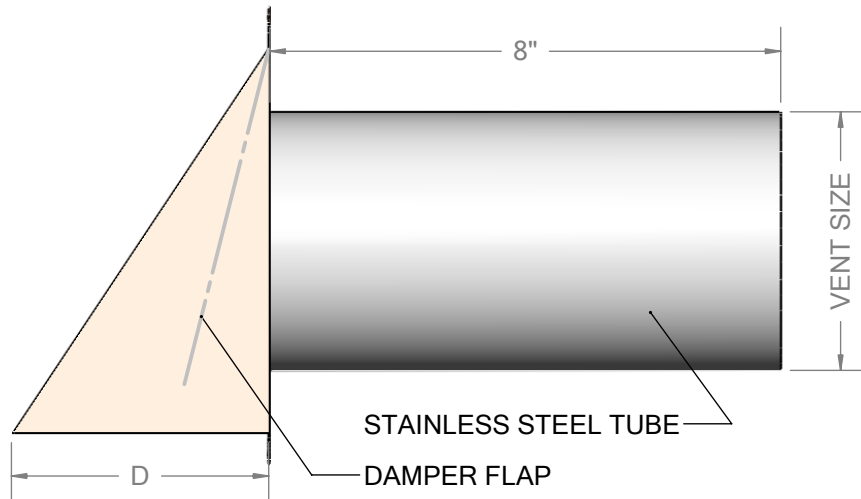

DRYER VENT

FLUSH MOUNT

FLUSH MOUNT FOR BRICK APPLICATION

ALSO AVAILABLE:
J-MOLD FOR STUCCO APPLICATION

MATERIAL	16 oz copper
----------	--------------

PART #	VENT SIZE	W x H x D	FREE AREA
WDV4-F	4"	6" x 6" x 4"	24 in ²
WDV6-F	6"	9.2" x 9.2" x 6.2"	57 in ²
WDV8-F	8"	10.2" x 10.2" x 7"	71 in ²
WDV10-F	10"	11.5" x 11.5" x 7.7"	88 in ²
WDV12-F	12"	14" x 14" x 9.2"	128 in ²