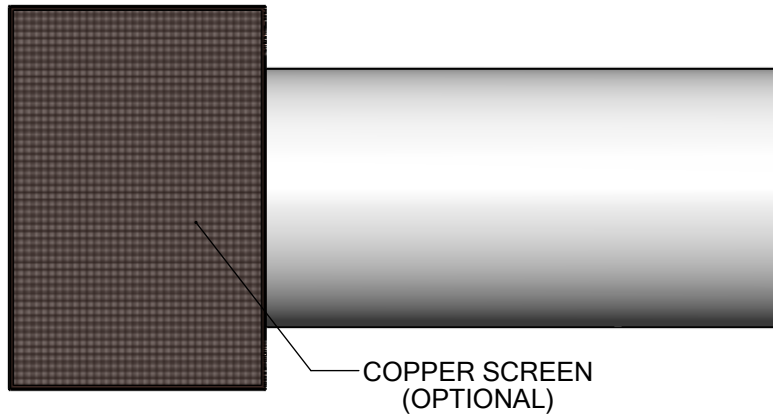

DRYER VENT

FLUSH MOUNT

FLUSH MOUNT FOR BRICK APPLICATION

ALSO AVAILABLE:
J-MOLD FOR STUCCO APPLICATION

MATERIAL	16 oz copper
----------	--------------

PART #	VENT SIZE	W x H x D	FREE AREA
WDV4-F	4"	6" x 6" x 4"	24 in ²
WDV6-F	6"	9.2" x 9.2" x 6.2"	57 in ²
WDV8-F	8"	10.2" x 10.2" x 7"	71 in ²
WDV10-F	10"	11.5" x 11.5" x 7.7"	88 in ²
WDV12-F	12"	14" x 14" x 9.2"	128 in ²