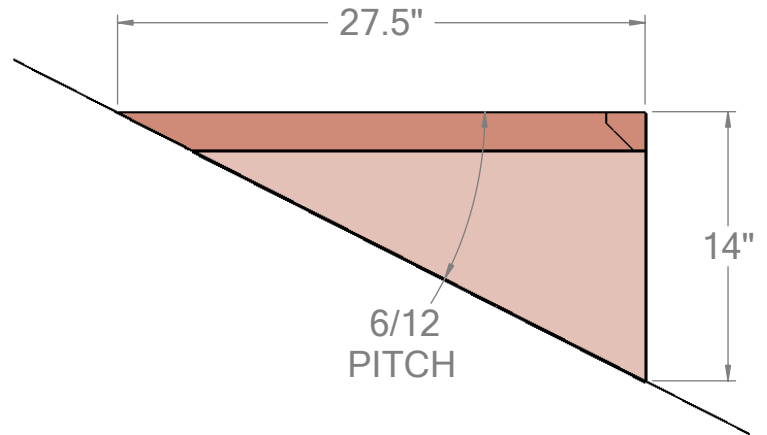

18" PEAK-TOP DORMER VENT

For 6-12 pitched roofs. Other pitches made to order.

CONSTRUCTED OF 16 oz COPPER

81 in² LOUVER FREE AREA

THUNDERBIRD PRODUCTS
1148 North Marshall Ave.
El Cajon, CA 92020
Tel: (800) 658-2473
Fax: (619) 448-9072