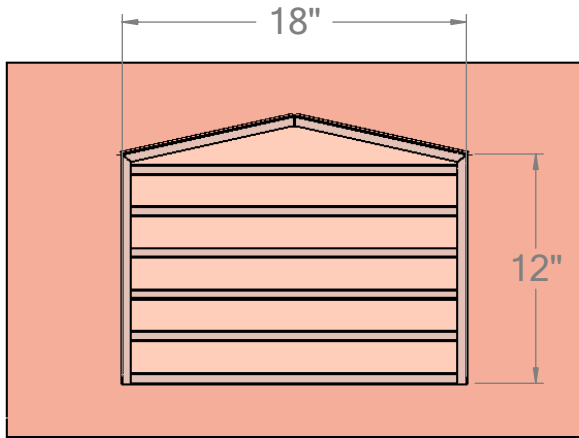

18" PEAK-TOP DORMER VENT

For 6-12 pitched roofs. Other pitches made to order.

CONSTRUCTED OF 16 oz COPPER

81 in² LOUVER FREE AREA

THUNDERBIRD PRODUCTS
1148 North Marshall Ave.
El Cajon, CA 92020
Tel: (800) 658-2473
Fax: (619) 448-9072