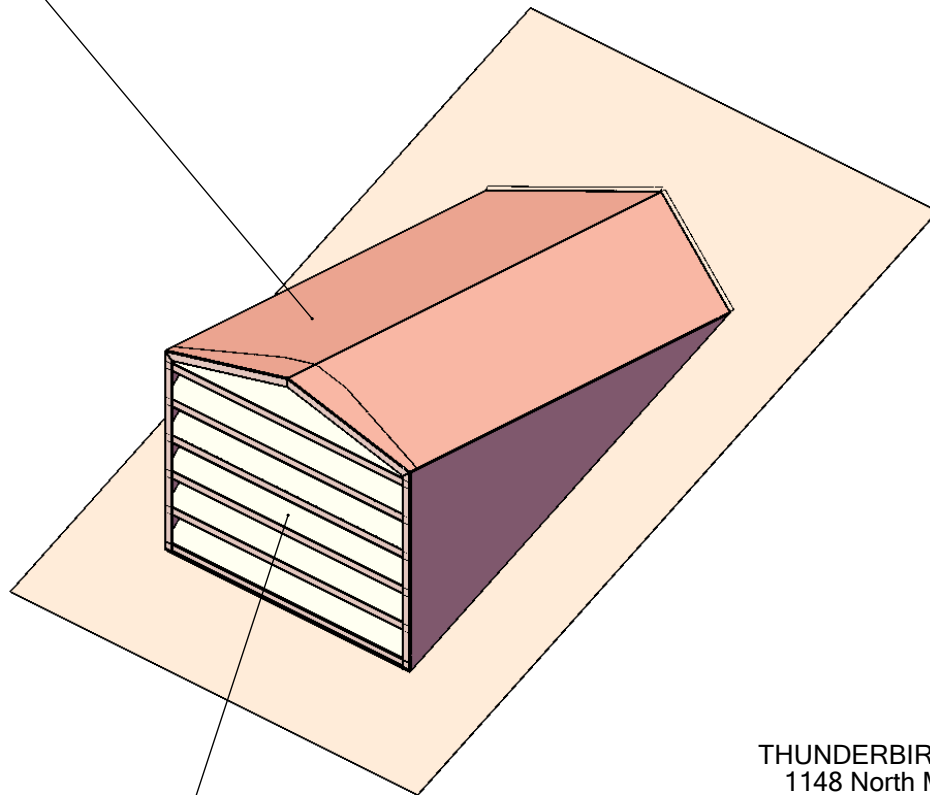

18" PEAK-TOP DORMER VENT

For 6-12 pitched roofs. Other pitches made to order.

CONSTRUCTED OF 16 oz COPPER

81 in² LOUVER FREE AREA

THUNDERBIRD PRODUCTS
1148 North Marshall Ave.
El Cajon, CA 92020
Tel: (800) 658-2473
Fax: (619) 448-9072