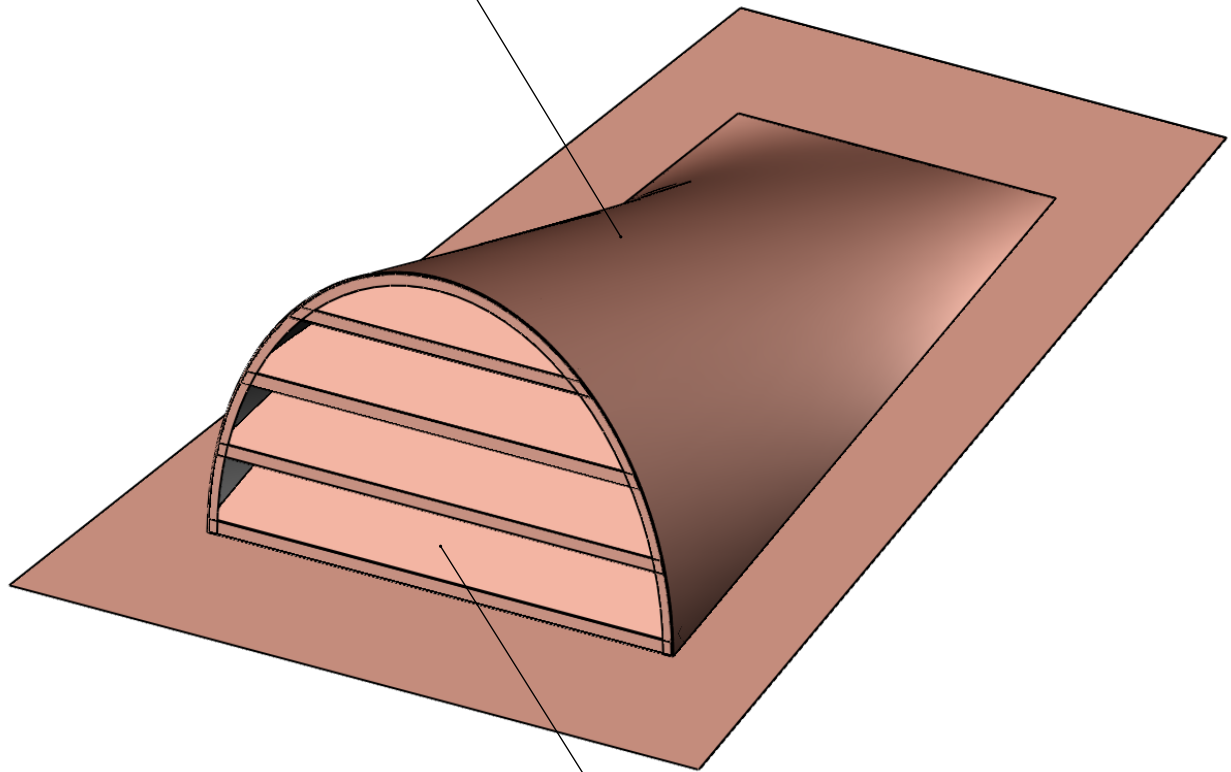

# 24" HALF-ROUND DORMER VENT

For 6-12 pitched roofs. Other pitches made to order.

CONSTRUCTED OF 16 oz COPPER

74 in<sup>2</sup> LOUVER FREE AREA

THUNDERBIRD PRODUCTS  
1148 North Marshall Ave.  
El Cajon, CA 92020  
Tel: (800) 658-2473  
Fax: (619) 448-9072