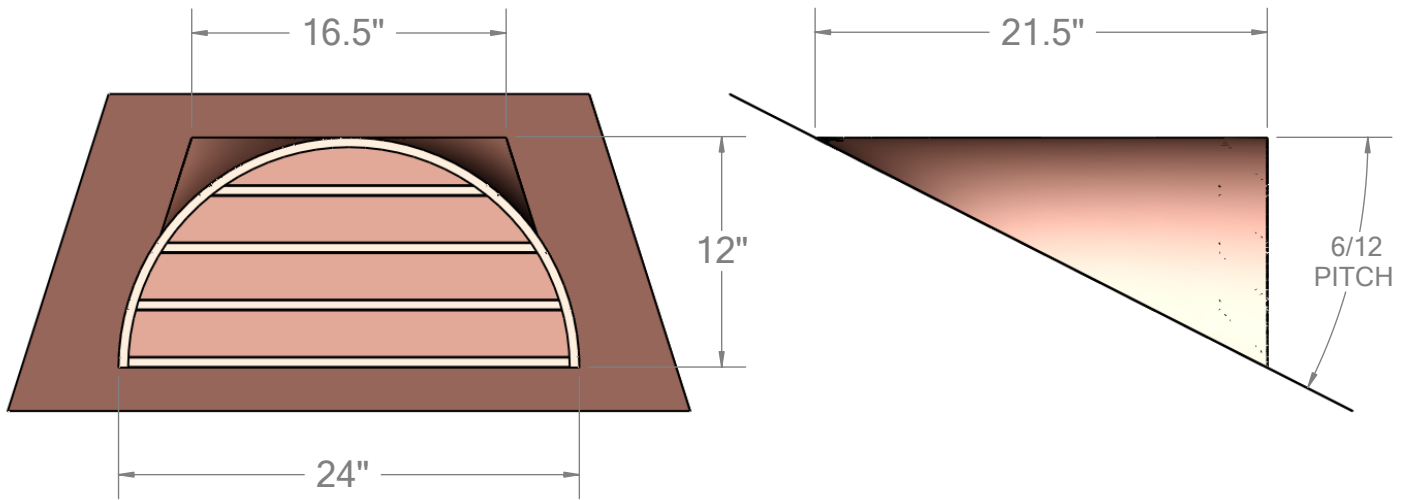

# 24" HALF-ROUND DORMER VENT

For 6-12 pitched roofs. Other pitches made to order.

CONSTRUCTED OF 16 oz COPPER

74 in<sup>2</sup> LOUVER FREE AREA

THUNDERBIRD PRODUCTS  
1148 North Marshall Ave.  
El Cajon, CA 92020  
Tel: (800) 658-2473  
Fax: (619) 448-9072