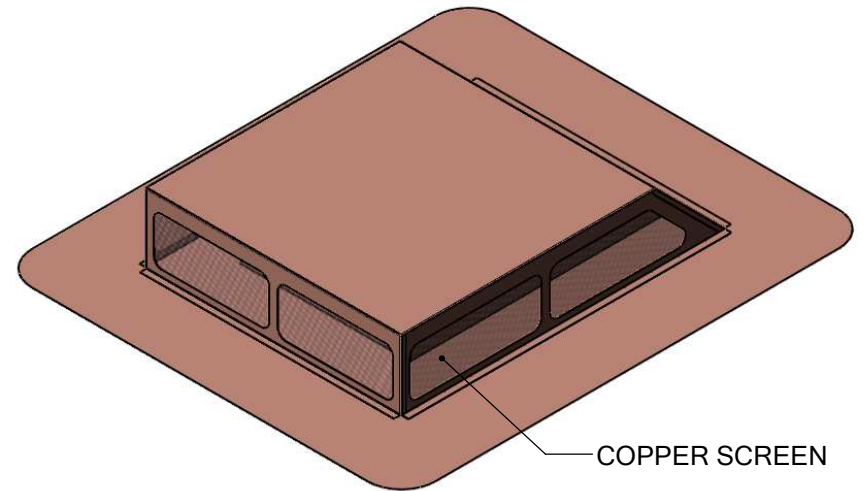

RECTANGULAR ATTIC VENT

FOR FLAT AND PITCHED ROOFS
75 in² NET FREE AREA

MESH SIZE:
.25" x .25" OPENING
.042" ϕ WIRE

MATERIAL	16 oz copper
-----------------	--------------

THUNDERBIRD PRODUCTS
1148 North Marshall Ave.
El Cajon, CA 92020
Tel: (800) 658-2473
Fax: (619) 448-9072