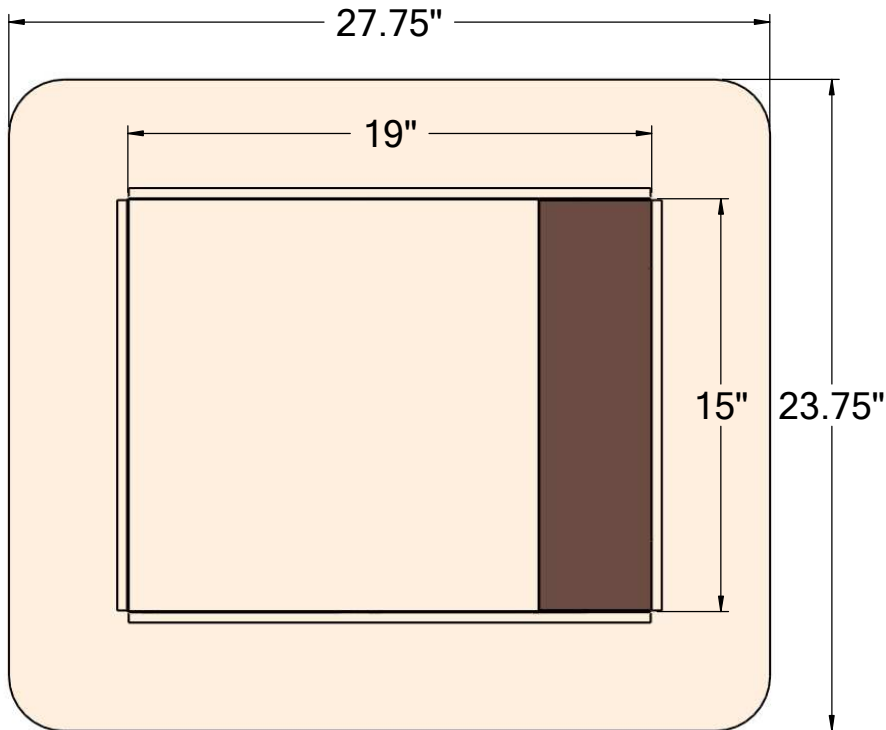

RECTANGULAR ATTIC VENT

FOR FLAT AND PITCHED ROOFS
75 in² NET FREE AREA

MESH SIZE:
.25" x .25" OPENING
.042" ϕ WIRE

MATERIAL	16 oz copper
-----------------	--------------

THUNDERBIRD PRODUCTS
1148 North Marshall Ave.
El Cajon, CA 92020
Tel: (800) 658-2473
Fax: (619) 448-9072