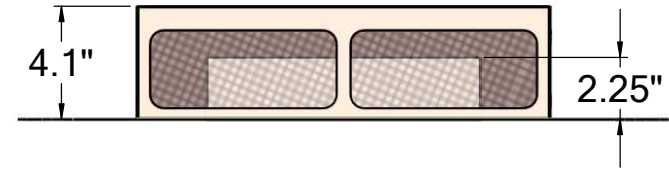

RECTANGULAR ATTIC VENT

FOR FLAT AND PITCHED ROOFS
75 in² NET FREE AREA

MESH SIZE:
.25" x .25" OPENING
.042" ϕ WIRE

MATERIAL	16 oz copper
-----------------	--------------

THUNDERBIRD PRODUCTS
1148 North Marshall Ave.
El Cajon, CA 92020
Tel: (800) 658-2473
Fax: (619) 448-9072