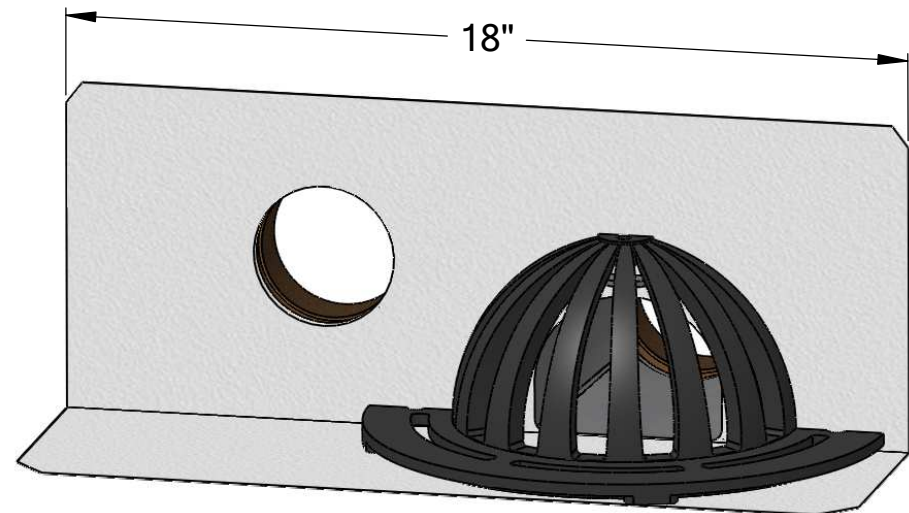

TPO-CLAD THROUGH-WALL PARAPET DRAIN

AVAILABLE IN 2", 3" AND 4" OUTLET

TPO-Clad flashing soldered to spout,
attached to 2", 3", or 4" bronze no-hub fitting

THUNDERBIRD PRODUCTS
1148 North Marshall Ave.
El Cajon, CA 92020
Tel: (800) 658-2473
Fax: (619) 448-9072

drain and overflow combination also available