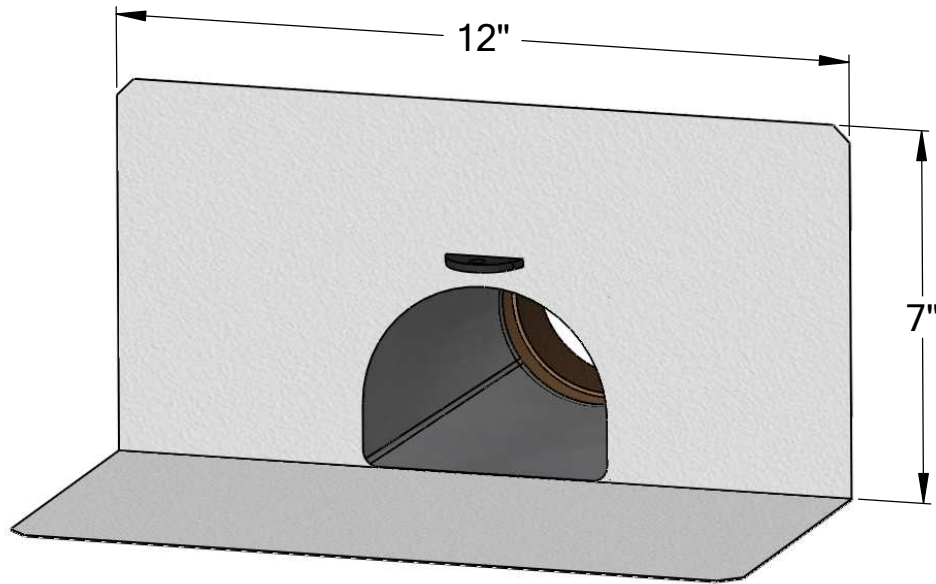

TPO-CLAD THROUGH-WALL PARAPET DRAIN

AVAILABLE IN 2", 3" AND 4" OUTLET

TPO-Clad flashing soldered to spout,
attached to 2", 3", or 4" bronze no-hub fitting

THUNDERBIRD PRODUCTS
1148 North Marshall Ave.
El Cajon, CA 92020
Tel: (800) 658-2473
Fax: (619) 448-9072

drain and overflow combination also available