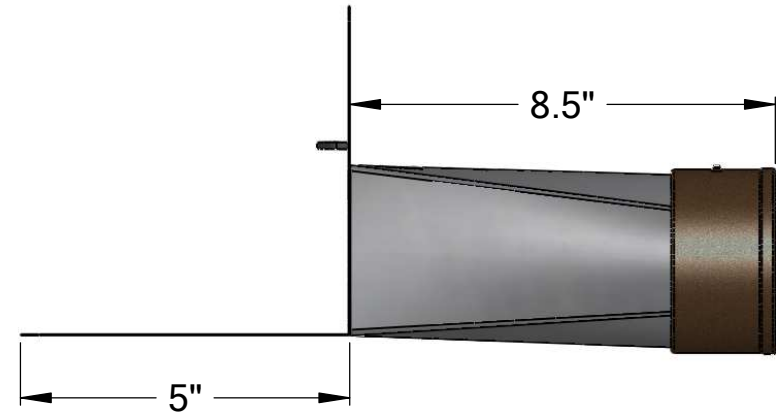

TPO-CLAD THROUGH-WALL PARAPET DRAIN

AVAILABLE IN 2", 3" AND 4" OUTLET

TPO-Clad flashing soldered to spout,
attached to 2", 3", or 4" bronze no-hub fitting

THUNDERBIRD PRODUCTS
1148 North Marshall Ave.
El Cajon, CA 92020
Tel: (800) 658-2473
Fax: (619) 448-9072

drain and overflow combination also available