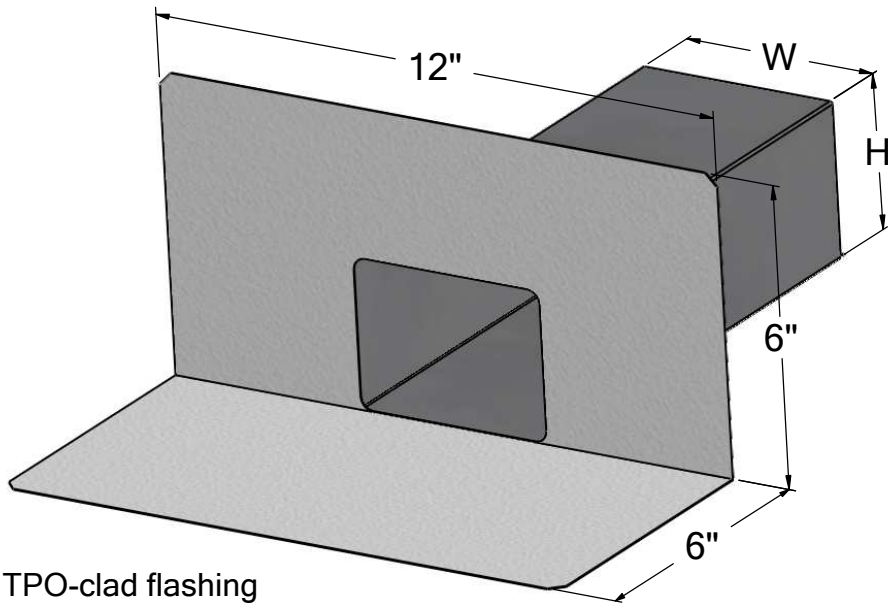

TPO-CLAD SCUPPER

CAN BE MADE IN MANY CUSTOM CONFIGURATIONS

TPO-clad flashing soldered to spout

spout length and angle can be made to order

PART #	W	H
TPO-PS32	3"	2"
TPO-PS43	4"	3"
TPO-PS44	4"	4"
TPO-PS64	6"	4"
TPO-PS66	6"	6"