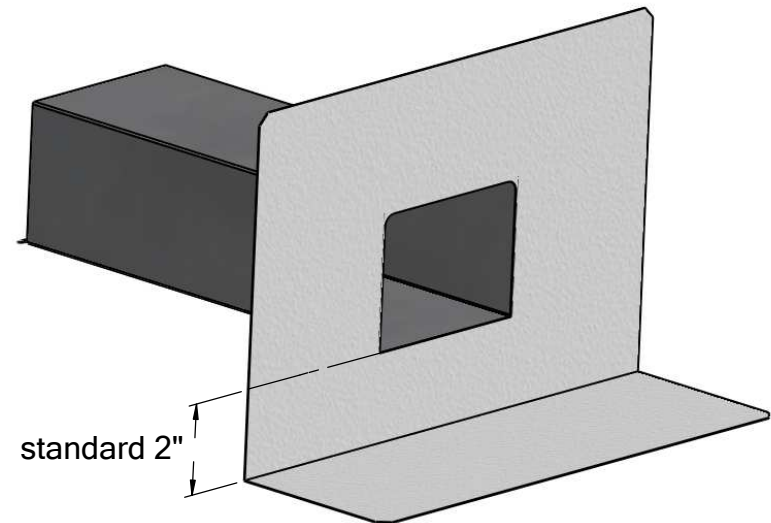

TPO-CLAD SCUPPER

CAN BE MADE IN MANY CUSTOM CONFIGURATIONS

TPO-clad flashing soldered to spout

spout length and angle can be made to order

PART #	W	H
TPO-PS32	3"	2"
TPO-PS43	4"	3"
TPO-PS44	4"	4"
TPO-PS64	6"	4"
TPO-PS66	6"	6"

standard 2"

also available as overflow scupper

THUNDERBIRD PRODUCTS
 1148 North Marshall Ave.
 El Cajon, CA 92020
 Tel: (800) 658-2473
 Fax: (619) 448-9072