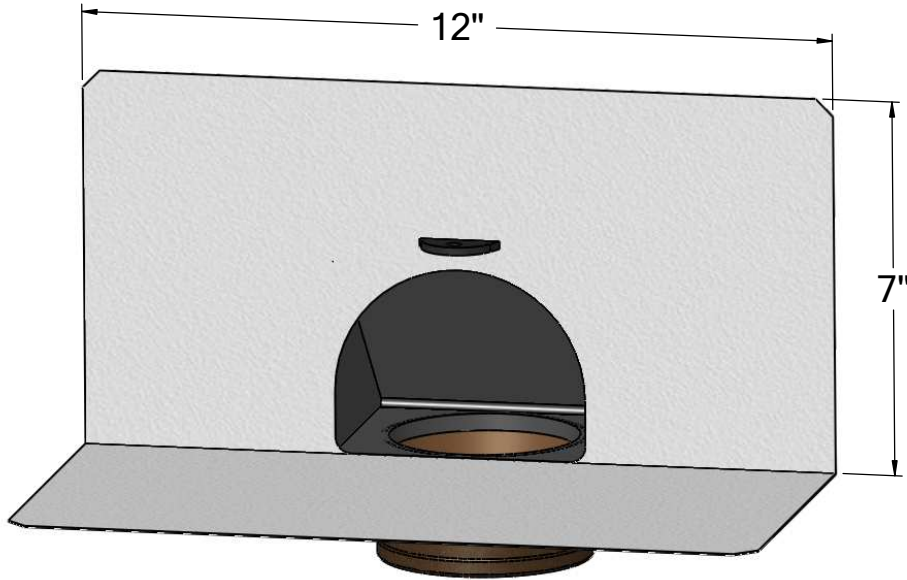

# TPO-CLAD INSIDE-WALL PARAPET DRAIN

AVAILABLE IN 2", 3" AND 4" OUTLET

TPO-Clad flashing soldered to spout,  
attached to 2", 3", or 4" bronze no-hub fitting

**THUNDERBIRD PRODUCTS**  
1148 North Marshall Ave.  
El Cajon, CA 92020  
Tel: (800) 658-2473  
Fax: (619) 448-9072

drain and overflow combination also available