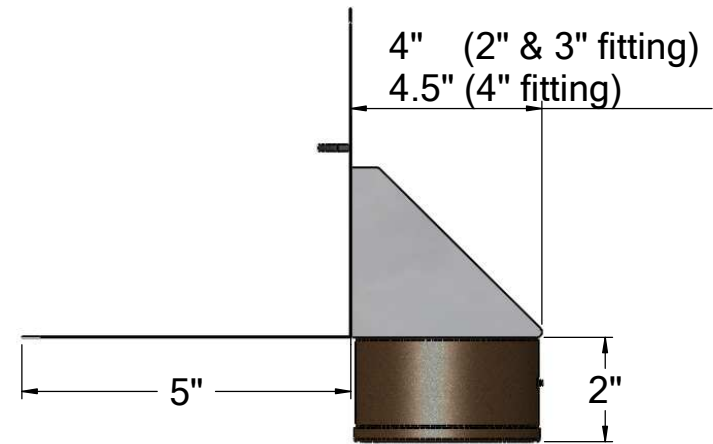

# TPO-CLAD INSIDE-WALL PARAPET DRAIN

AVAILABLE IN 2", 3" AND 4" OUTLET

TPO-Clad flashing soldered to spout,  
attached to 2", 3", or 4" bronze no-hub fitting

**THUNDERBIRD PRODUCTS**  
1148 North Marshall Ave.  
El Cajon, CA 92020  
Tel: (800) 658-2473  
Fax: (619) 448-9072

drain and overflow combination also available