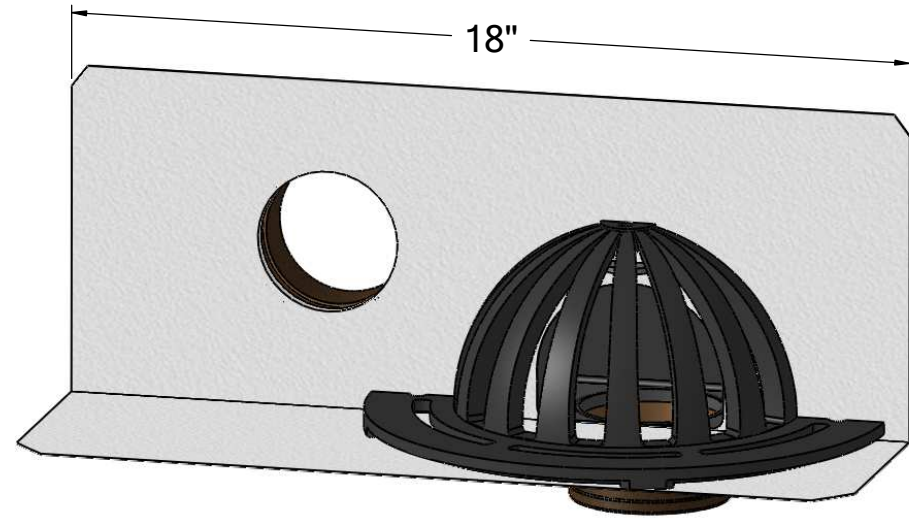

# TPO-CLAD INSIDE-WALL PARAPET DRAIN

AVAILABLE IN 2", 3" AND 4" OUTLET

TPO-Clad flashing soldered to spout,  
attached to 2", 3", or 4" bronze no-hub fitting

**THUNDERBIRD PRODUCTS**  
1148 North Marshall Ave.  
El Cajon, CA 92020  
Tel: (800) 658-2473  
Fax: (619) 448-9072

drain and overflow combination also available