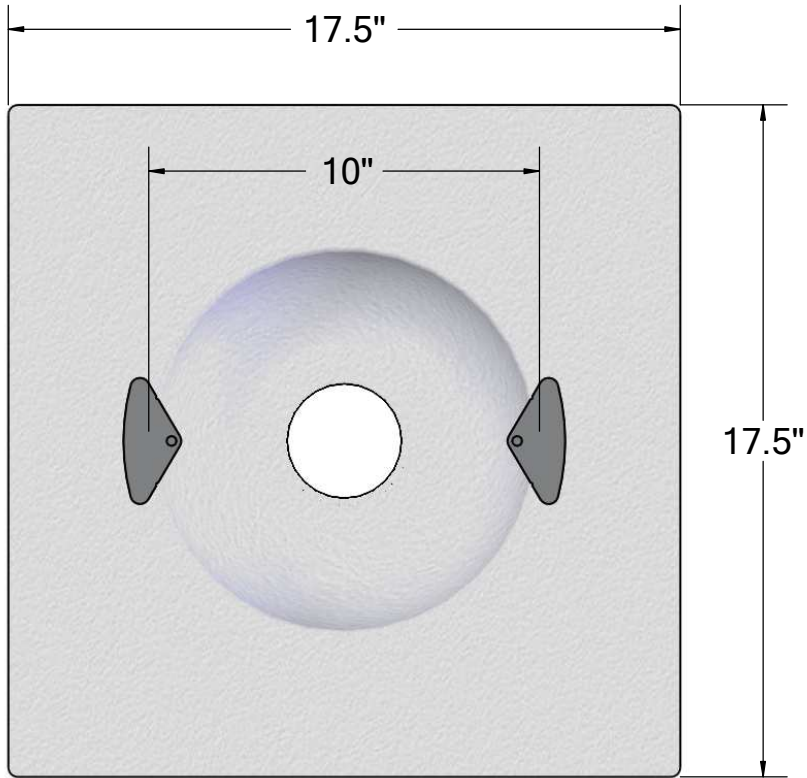

# TPO BOTTOM OUTLET ROOF DRAIN

DESIGNED FOR FAST AND WATERTIGHT INSTALLATIONS. AVAILABLE IN 2", 3" and 4" OUTLET.

TPO-clad metal allows easy installation by heat welding. No glue or silicon is needed.

available in 2", 3" and 4" no-hub fitting  
(also available in 2" threaded fitting)

PART #	OUTLET
TPO-RD2TA	2" threaded
TPO-RD2NH	2" no-hub
TPO-RD3NH	3" no-hub
TPO-RD4NH	4" no-hub

**THUNDERBIRD PRODUCTS**  
 1148 North Marshall Ave.  
 El Cajon, CA 92020  
 Tel: (800) 658-2473  
 Fax: (619) 448-9072