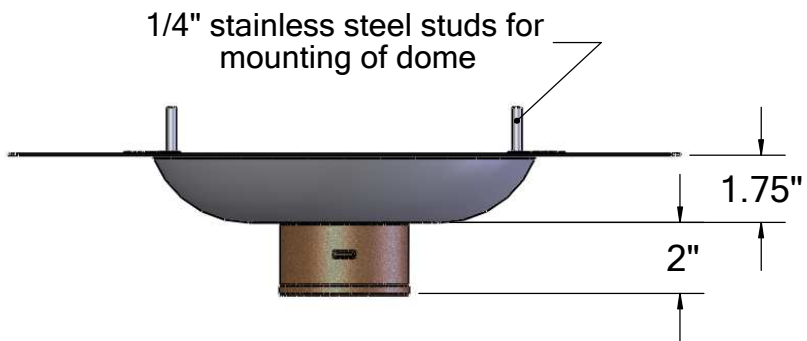

# TPO BOTTOM OUTLET ROOF DRAIN

DESIGNED FOR FAST AND WATERTIGHT INSTALLATIONS. AVAILABLE IN 2", 3" and 4" OUTLET.

TPO-clad metal allows easy installation by heat welding. No glue or silicon is needed.

available in 2", 3" and 4" no-hub fitting  
(also available in 2" threaded fitting)

PART #	OUTLET
TPO-RD2TA	2" threaded
TPO-RD2NH	2" no-hub
TPO-RD3NH	3" no-hub
TPO-RD4NH	4" no-hub

**THUNDERBIRD PRODUCTS**  
 1148 North Marshall Ave.  
 El Cajon, CA 92020  
 Tel: (800) 658-2473  
 Fax: (619) 448-9072