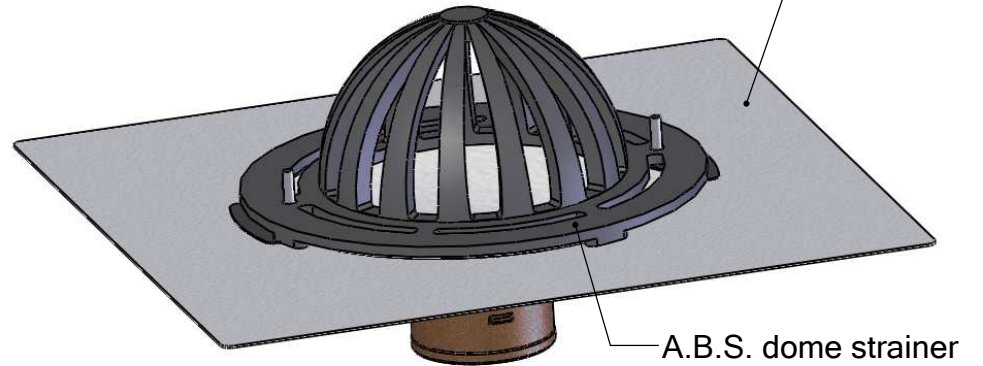

# TPO BOTTOM OUTLET ROOF DRAIN

DESIGNED FOR FAST AND WATERTIGHT INSTALLATIONS. AVAILABLE IN 2", 3" and 4" OUTLET.

TPO-clad metal allows easy installation by heat welding. No glue or silicon is needed.

available in 2", 3" and 4" no-hub fitting  
(also available in 2" threaded fitting)

PART #	OUTLET
TPO-RD2TA	2" threaded
TPO-RD2NH	2" no-hub
TPO-RD3NH	3" no-hub
TPO-RD4NH	4" no-hub

**THUNDERBIRD PRODUCTS**  
 1148 North Marshall Ave.  
 El Cajon, CA 92020  
 Tel: (800) 658-2473  
 Fax: (619) 448-9072