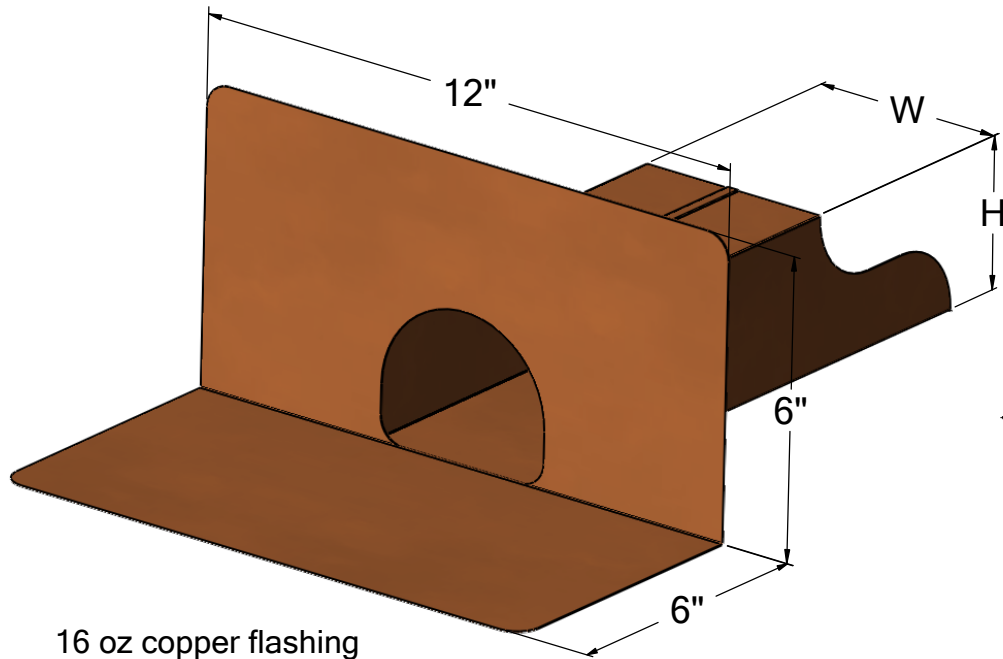

DECORATIVE COPPER SCUPPER

CAN BE MADE IN MANY CUSTOM CONFIGURATIONS

16 oz copper flashing
soldered to copper spout

spout can be fabricated longer, shorter,
or made to slope down

PART #	W	H
PSD43	4"	3"
PSD64	6"	4"