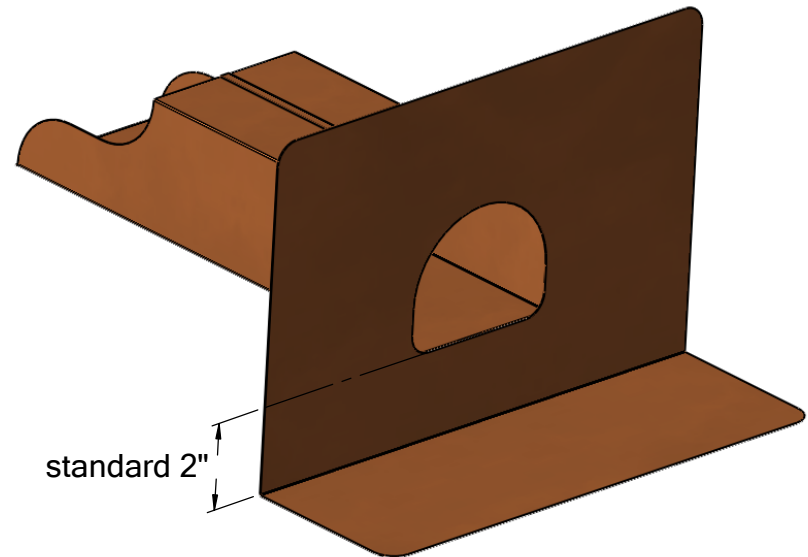

THUNDERBIRD PRODUCTS

1148 North Marshall Ave.
El Cajon, CA 92020
Tel: (800) 658-2473
Fax: (619) 448-9072

also available as overflow scupper