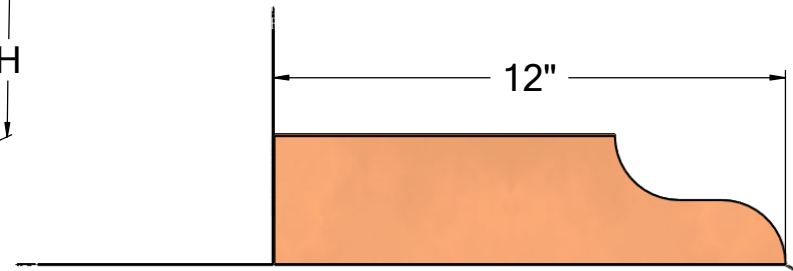

DECORATIVE COPPER SCUPPER

CAN BE MADE IN MANY CUSTOM CONFIGURATIONS

16 oz copper flashing
soldered to copper spout

spout can be fabricated longer, shorter,
or made to slope down

PART #	W	H
PSD43	4"	3"
PSD64	6"	4"