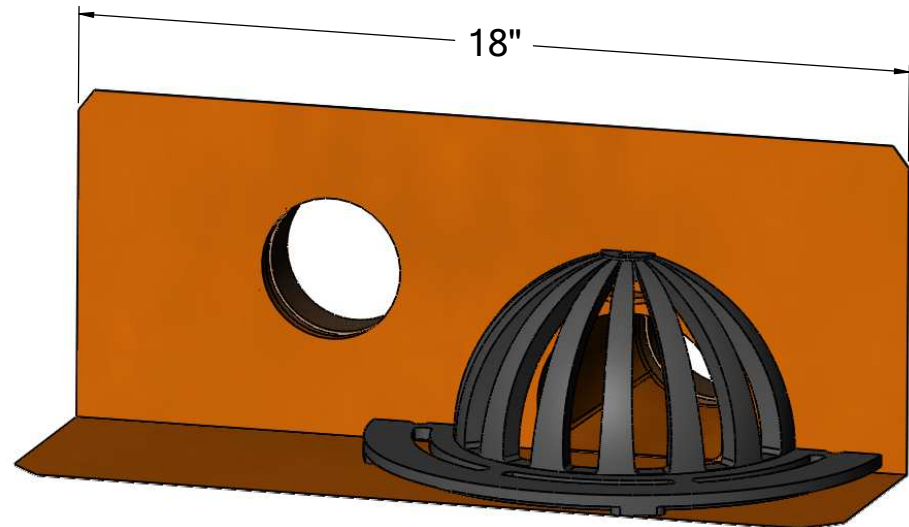

THROUGH-WALL PARAPET DRAIN

AVAILABLE IN 2", 3" AND 4" OUTLET

16 oz copper flashing soldered to spout,
attached to 2", 3", or 4" bronze no-hub fitting

THUNDERBIRD PRODUCTS
1148 North Marshall Ave.
El Cajon, CA 92020
Tel: (800) 658-2473
Fax: (619) 448-9072

drain and overflow combination also available