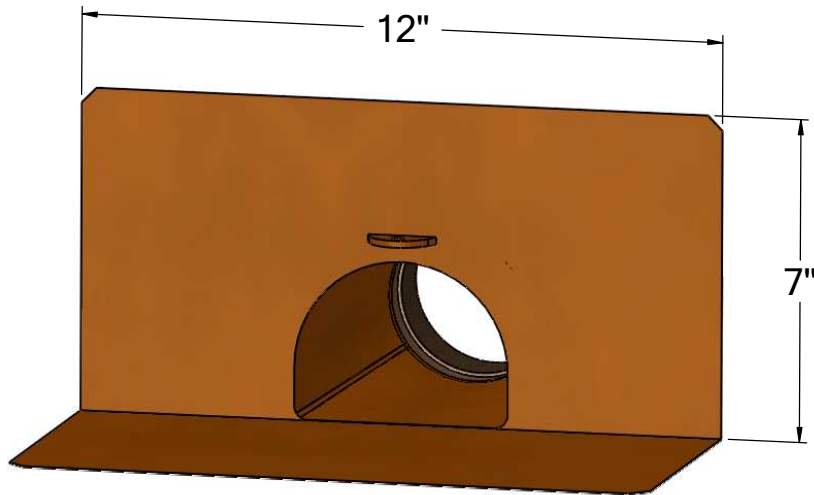

THROUGH-WALL PARAPET DRAIN

AVAILABLE IN 2", 3" AND 4" OUTLET

16 oz copper flashing soldered to spout,
attached to 2", 3", or 4" bronze no-hub fitting

THUNDERBIRD PRODUCTS
1148 North Marshall Ave.
El Cajon, CA 92020
Tel: (800) 658-2473
Fax: (619) 448-9072

drain and overflow combination also available