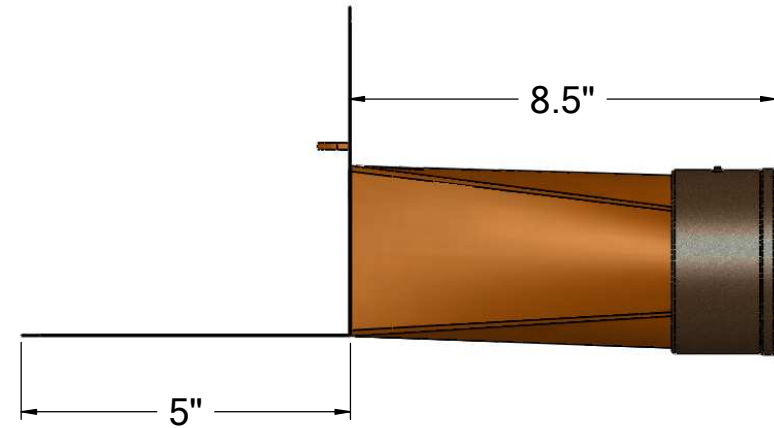

THROUGH-WALL PARAPET DRAIN

AVAILABLE IN 2", 3" AND 4" OUTLET

16 oz copper flashing soldered to spout,
attached to 2", 3", or 4" bronze no-hub fitting

THUNDERBIRD PRODUCTS
1148 North Marshall Ave.
El Cajon, CA 92020
Tel: (800) 658-2473
Fax: (619) 448-9072

drain and overflow combination also available