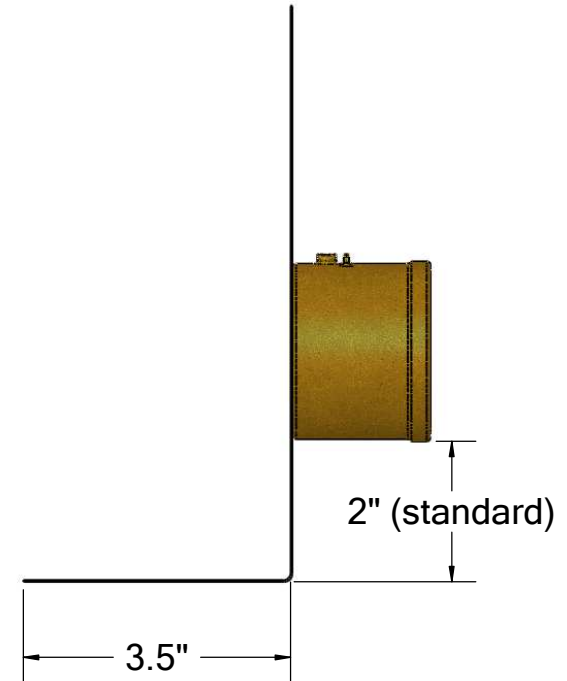

PARAPET OVERFLOW DRAIN

AVAILABLE IN 2" AND 3" NO-HUB FITTING

16 oz copper flashing attached to
2" or 3" bronze fitting

2" standard break
can be bent at any position

THUNDERBIRD PRODUCTS
1148 North Marshall Ave.
El Cajon, CA 92020
Tel: (800) 658-2473
Fax: (619) 448-9072