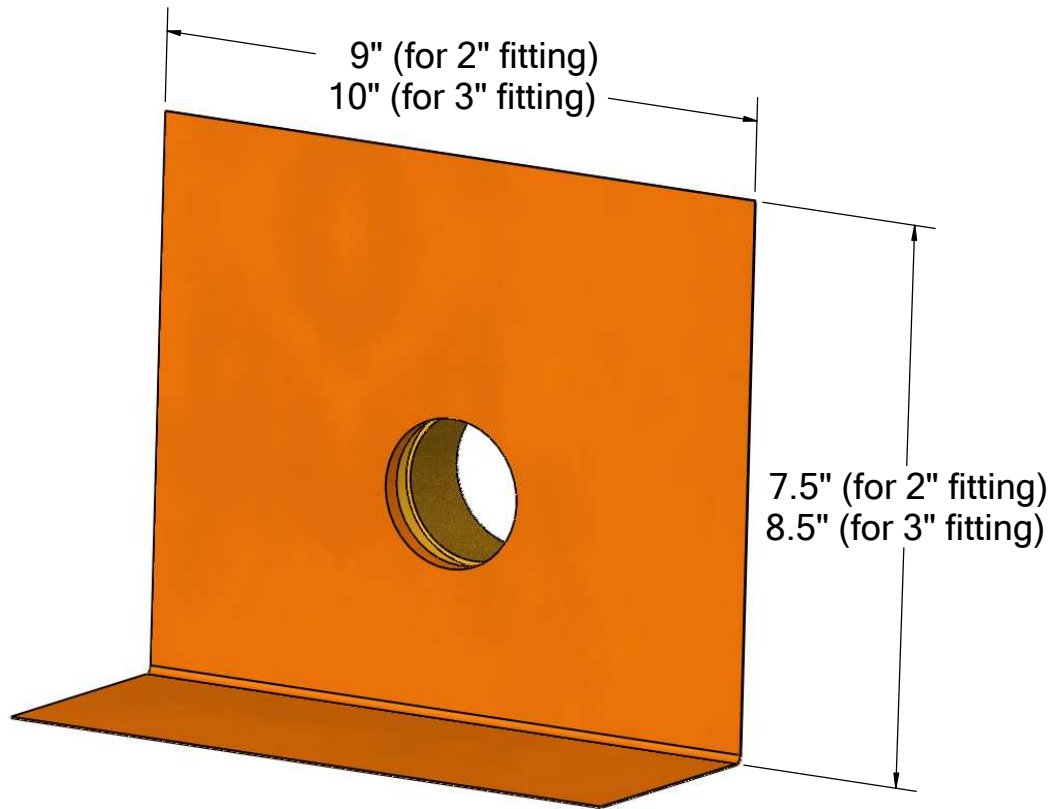

PARAPET OVERFLOW DRAIN

AVAILABLE IN 2" AND 3" NO-HUB FITTING

16 oz copper flashing attached to
2" or 3" bronze fitting

2" standard break
can be bent at any position

THUNDERBIRD PRODUCTS
1148 North Marshall Ave.
El Cajon, CA 92020
Tel: (800) 658-2473
Fax: (619) 448-9072