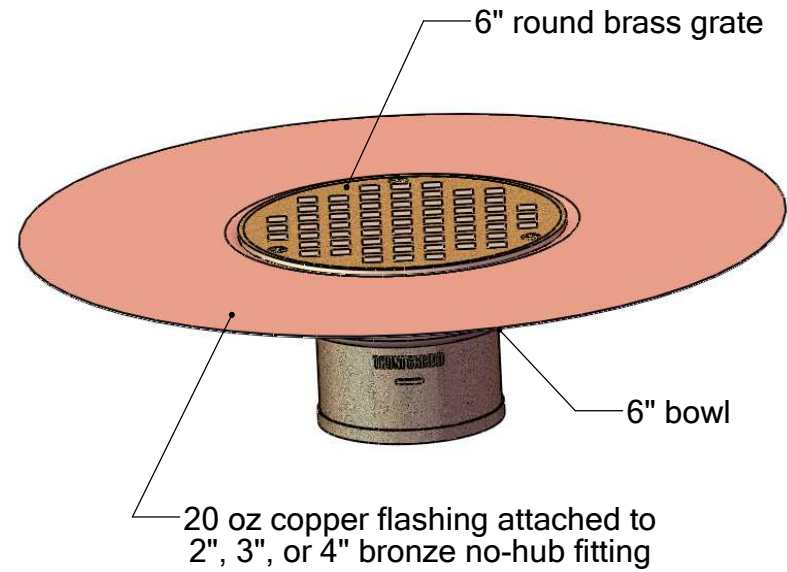

# COMMERCIAL DECK DRAIN

FLUSH MOUNT FOR THIN MEMBRANE APPLICATION

Contains no steel or plastic parts in order to be able to withstand extreme weather conditions.

**THUNDERBIRD PRODUCTS**  
1148 North Marshall Ave.  
El Cajon, CA 92020  
Tel: (800) 658-2473  
Fax: (619) 448-9072