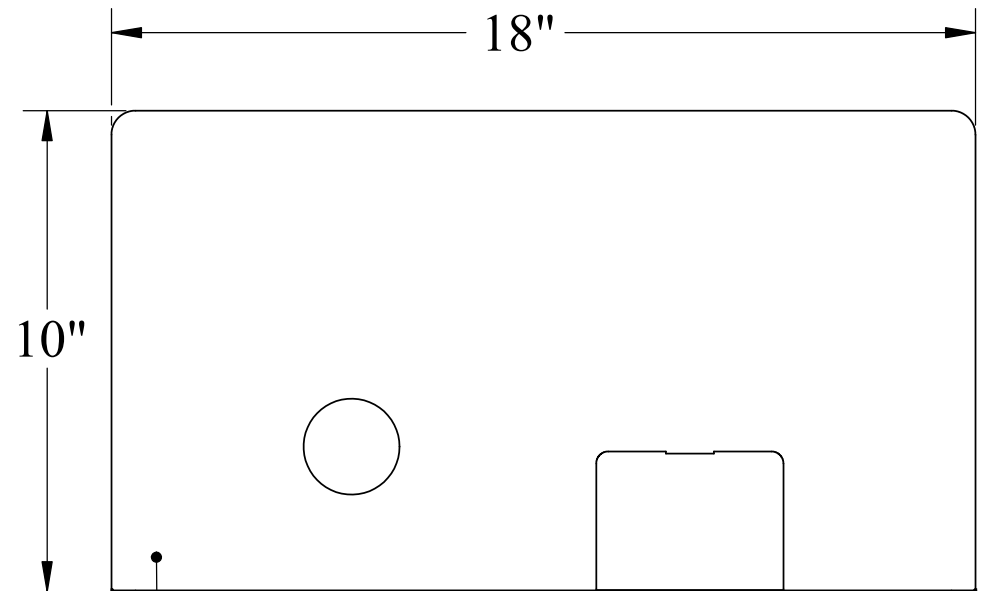

TPO CLAD THROUGH WALL PARAPET DRAIN

TPO clad flashing soldered to spout with 2", 3", or 4" no hub fitting.

drain and overflow combination