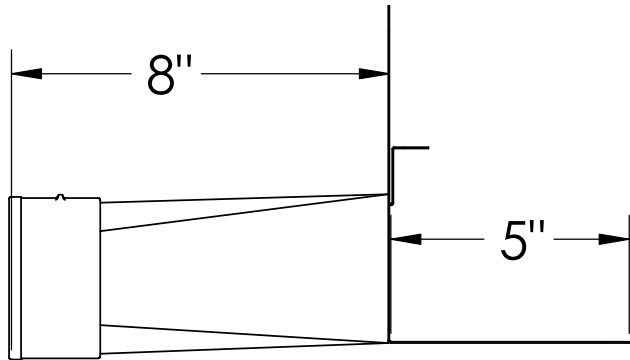

TPO CLAD THROUGH WALL PARAPET DRAIN

TPO clad flashing soldered to spout with 2", 3", or 4" no hub fitting.

drain and overflow combination