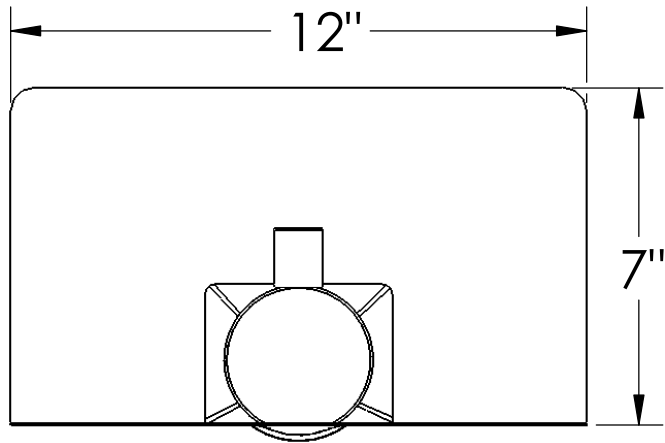

TPO CLAD THROUGH WALL PARAPET DRAIN

TPO clad flashing soldered to spout with 2", 3", or 4" no hub fitting.

drain and overflow combination