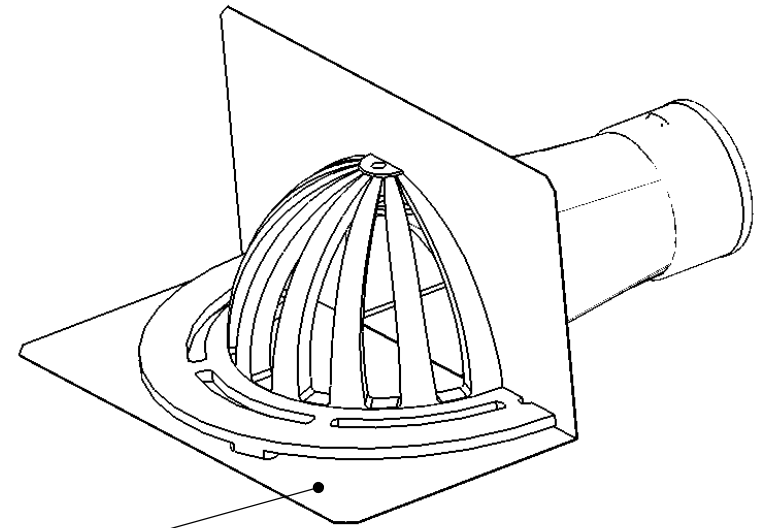

TPO CLAD THROUGH WALL PARAPET DRAIN

TPO clad flashing soldered to spout with 2", 3", or 4" no hub fitting.

drain and overflow combination