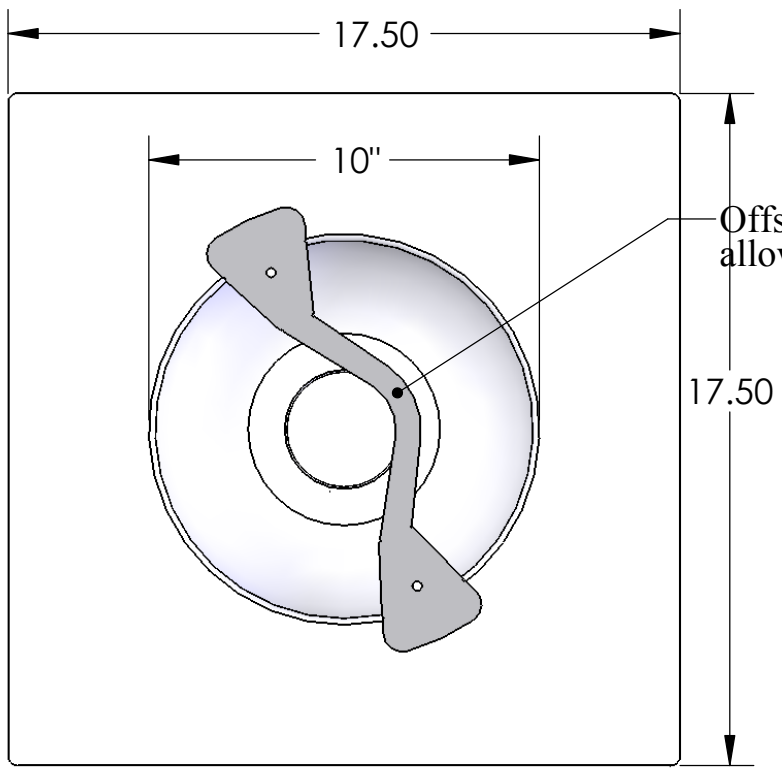

TPO BOTTOM OUTLET ROOF DRAIN

Thunderbird Products TPO Clad drains are designed for a fast and watertight installation. Available in 2", 3" and 4" no hub fitting. (also available in 2" threaded fitting)

P/N	Description
TPO-RD2TA----	2" Threaded roof drain
TPO-RD2NH---	2" No hub roof drain
TPO-RD3NH---	3" No hub roof drain
TPO-RD4NH---	4" No hub roof drain