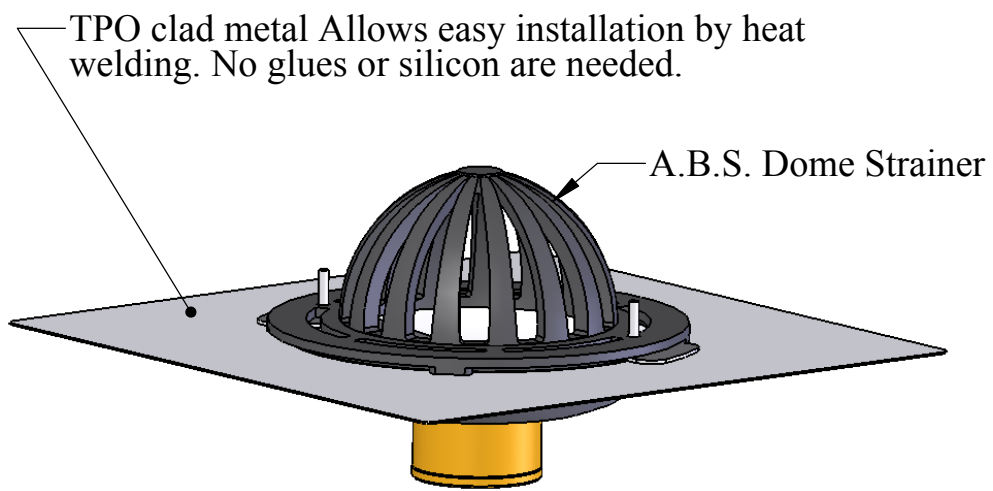

TPO BOTTOM OUTLET ROOF DRAIN

Thunderbird Products TPO Clad drains are designed for a fast and watertight installation. Available in 2", 3" and 4" no hub fitting. (also available in 2" threaded fitting)

P/N	Description
TPO-RD2TA----	2" Threaded roof drain
TPO-RD2NH---	2" No hub roof drain
TPO-RD3NH---	3" No hub roof drain
TPO-RD4NH---	4" No hub roof drain