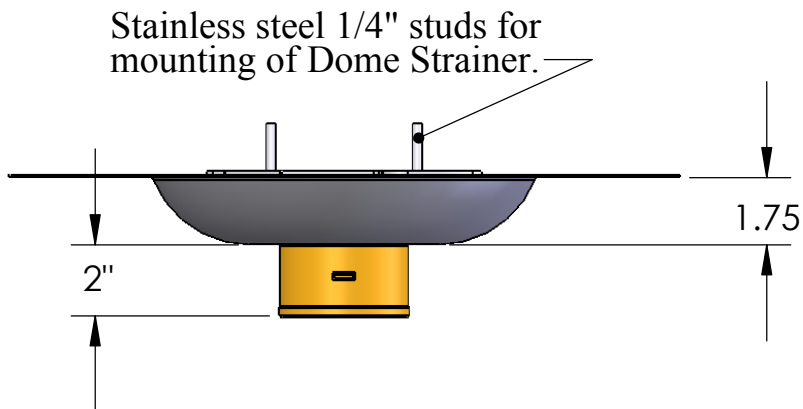

TPO BOTTOM OUTLET ROOF DRAIN

Thunderbird Products TPO Clad drains are designed for a fast and watertight installation. Available in 2", 3" and 4" no hub fitting. (also available in 2" threaded fitting)

P/N	Description
TPO-RD2TA----	2" Threaded roof drain
TPO-RD2NH---	2" No hub roof drain
TPO-RD3NH---	3" No hub roof drain
TPO-RD4NH---	4" No hub roof drain